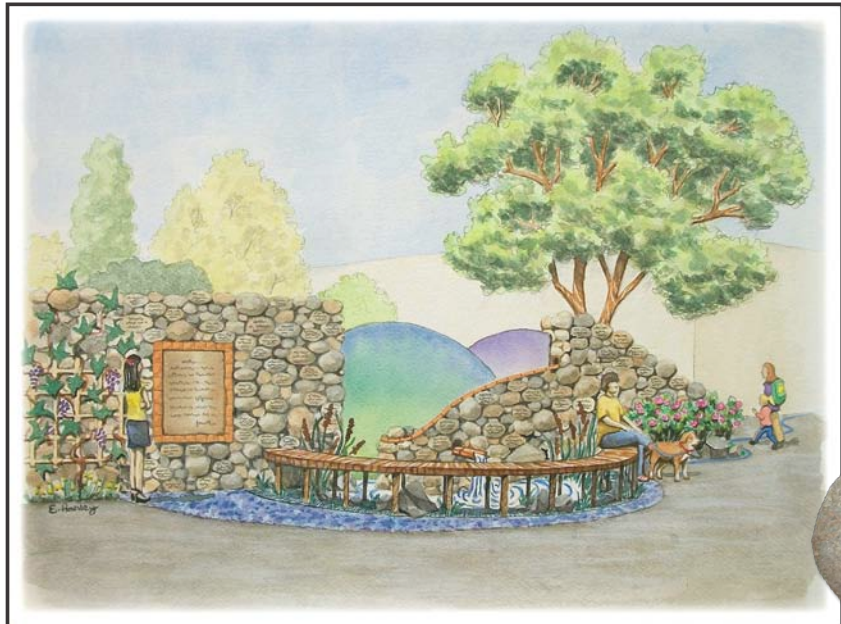

# River of Discovery commemorative rocks

Be a part of history... help build the new San Diego River Discovery Center at Grant Park!

Plans include the beautiful sculpture "River of Discovery." This piece ties together a sense of discovery and the river's history while being a focal point for the project.

We are offering you a unique opportunity to have a personal engraved commemorative river rock inlaid into this sculpture.

There are a limited number of pieces available.

**\$500 gives you not only a place in history, but makes an important donation to bringing the San Diego River Discovery Center at Grant Park to reality.**